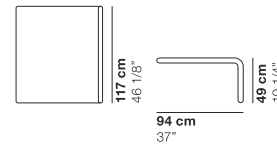

# NODE+

cod. 1317 / free upholstered back

cod. 1320 / shelf 140

cod. 1321 / shelf 70

cod. 1325 / acoustic back corner big 94

cod. 1326 / acoustic back corner small 94 left

cod. 1327 / acoustic back corner small 94 right