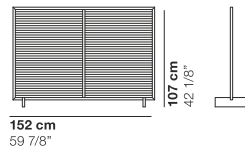

# NODE+

cod. 1340 / **upholstered tall screen**

cod. 1341 / **wooden tall screen**

cod. 1342 / **upholstered large screen**

cod. 1343 / **wooden large screen**

cod. 1344 / **upholstered low screen**

cod. 1345 / **wooden low screen**