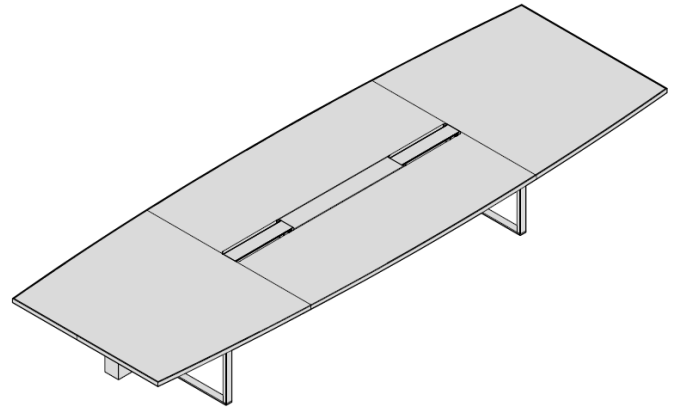

# ELECTRIFICATION

**Meeting manager desk**

**Meeting table**

## DIMENSIONS

Meeting manager desk

W200 (78"3/4) x D150 (59") x H74 (29"1/8)  
 W220 (86"5/8) x D150 (59") x H74 (29"1/8)  
 W280 (110"1/4) x D150 (59") x H74 (29"1/8)

Elliptical meeting table in Veneer

W320 (126") x D100/120 (39"3/8-47"1/4) x H74 (29"1/8)  
 W360 (141"3/4) x D120/140 (47"1/4-55"1/8) x H74 (29"1/8)  
 W420 (165"3/8) x D120/140 (47"1/4-55"1/8) x H74 (29"1/8)  
 W480 (189") x D140/160 (55"1/8-63") x H74 (29"1/8)