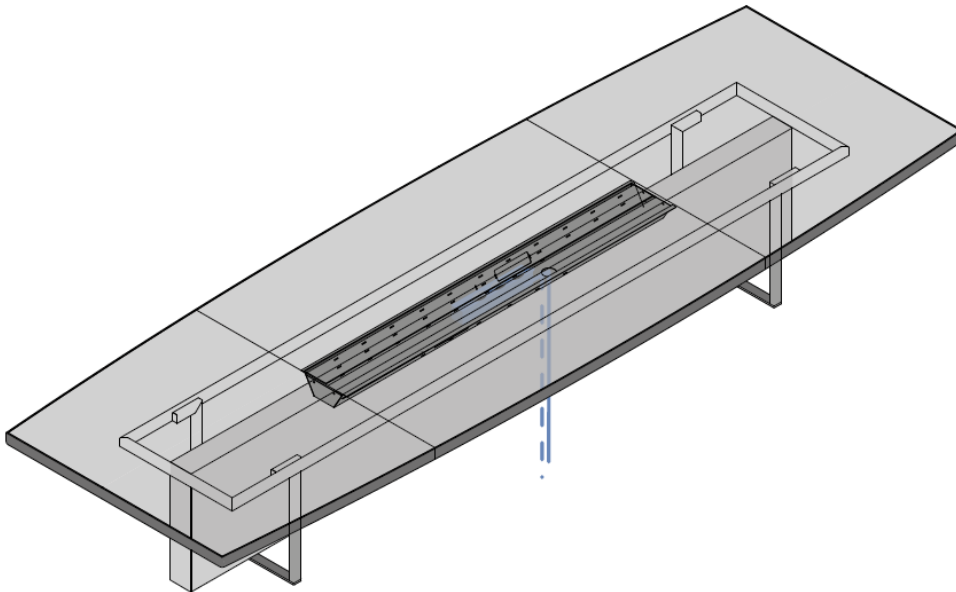

### **Structure**

Nickel painted tubular metal.

### **Modesty panel**

Covered in Veneer.

## DIMENSIONS

Meeting manager desk

W200 (78"3/4) x D150 (59") x H74 (29"1/8)  
 W220 (86"5/8) x D150 (59") x H74 (29"1/8)  
 W280 (110"1/4) x D150 (59") x H74 (29"1/8)

Elliptical meeting table in Veneer

W320 (126") x D100/120 (39"3/8-47"1/4) x H74 (29"1/8)  
 W360 (141"3/4) x D120/140 (47"1/4-55"1/8) x H74 (29"1/8)  
 W420 (165"3/8) x D120/140 (47"1/4-55"1/8) x H74 (29"1/8)  
 W480 (189") x D140/160 (55"1/8-63") x H74 (29"1/8)