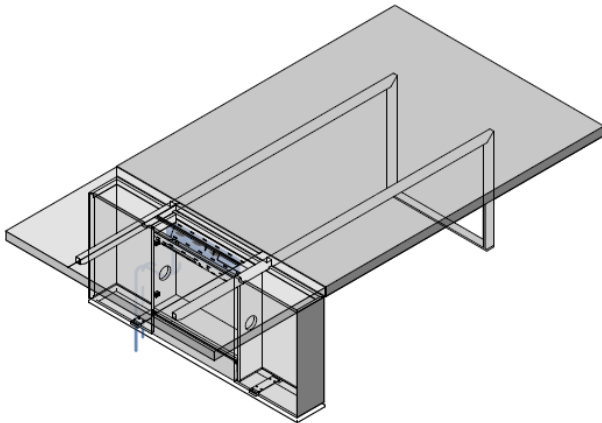

ELECTRIFICATION

Meeting manager desk