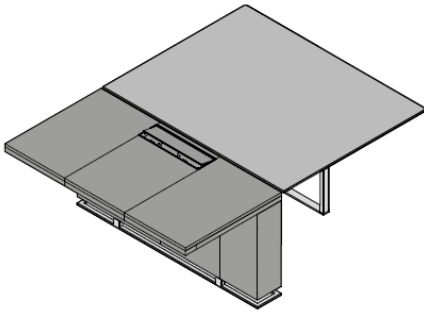

# ELECTRIFICATION

**Meeting manager desk**

**Meeting table**

## DIMENSIONS

Meeting manager desk

W200 (78"3/4) x D150 (59") x H74 (29"1/8)  
 W220 (86"5/8) x D150 (59") x H74 (29"1/8)  
 W280 (110"1/4) x D150 (59") x H74 (29"1/8)

Elliptical meeting table in Veneer

W320 (126") x D100/120 (39"3/8-47"1/4) x H74 (29"1/8)  
 W360 (141"3/4) x D120/140 (47"1/4-55"1/8) x H74 (29"1/8)  
 W420 (165"3/8) x D120/140 (47"1/4-55"1/8) x H74 (29"1/8)  
 W480 (189") x D140/160 (55"1/8-63") x H74 (29"1/8)