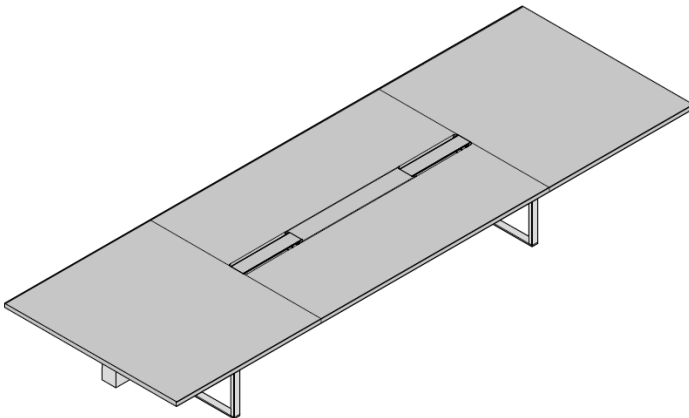

## DIMENSIONS

Meeting manager desk

W200 (78"3/4) x D150 (59") x H74 (29"1/8)  
 W220 (86"5/8) x D150 (59") x H74 (29"1/8)  
 W280 (110"1/4) x D150 (59") x H74 (29"1/8)

Elliptical meeting table in Veneer

W320 (126") x D100/120 (39"3/8-47"1/4) x H74 (29"1/8)  
 W360 (141"3/4) x D120/140 (47"1/4-55"1/8) x H74 (29"1/8)  
 W420 (165"3/8) x D120/140 (47"1/4-55"1/8) x H74 (29"1/8)  
 W480 (189") x D140/160 (55"1/8-63") x H74 (29"1/8)

Rectangular glass meeting table with solid wood frame

W320 (126") x D100 (39"3/8) x H74 (29"1/8)  
 W360 (141"3/4) x D120 (47"1/4) x H74 (29"1/8)  
 W420 (165"3/8) x D140 (55"1/8) x H74 (29"1/8)  
 W480 (189") x D140 (55"1/8) x H74 (29"1/8)